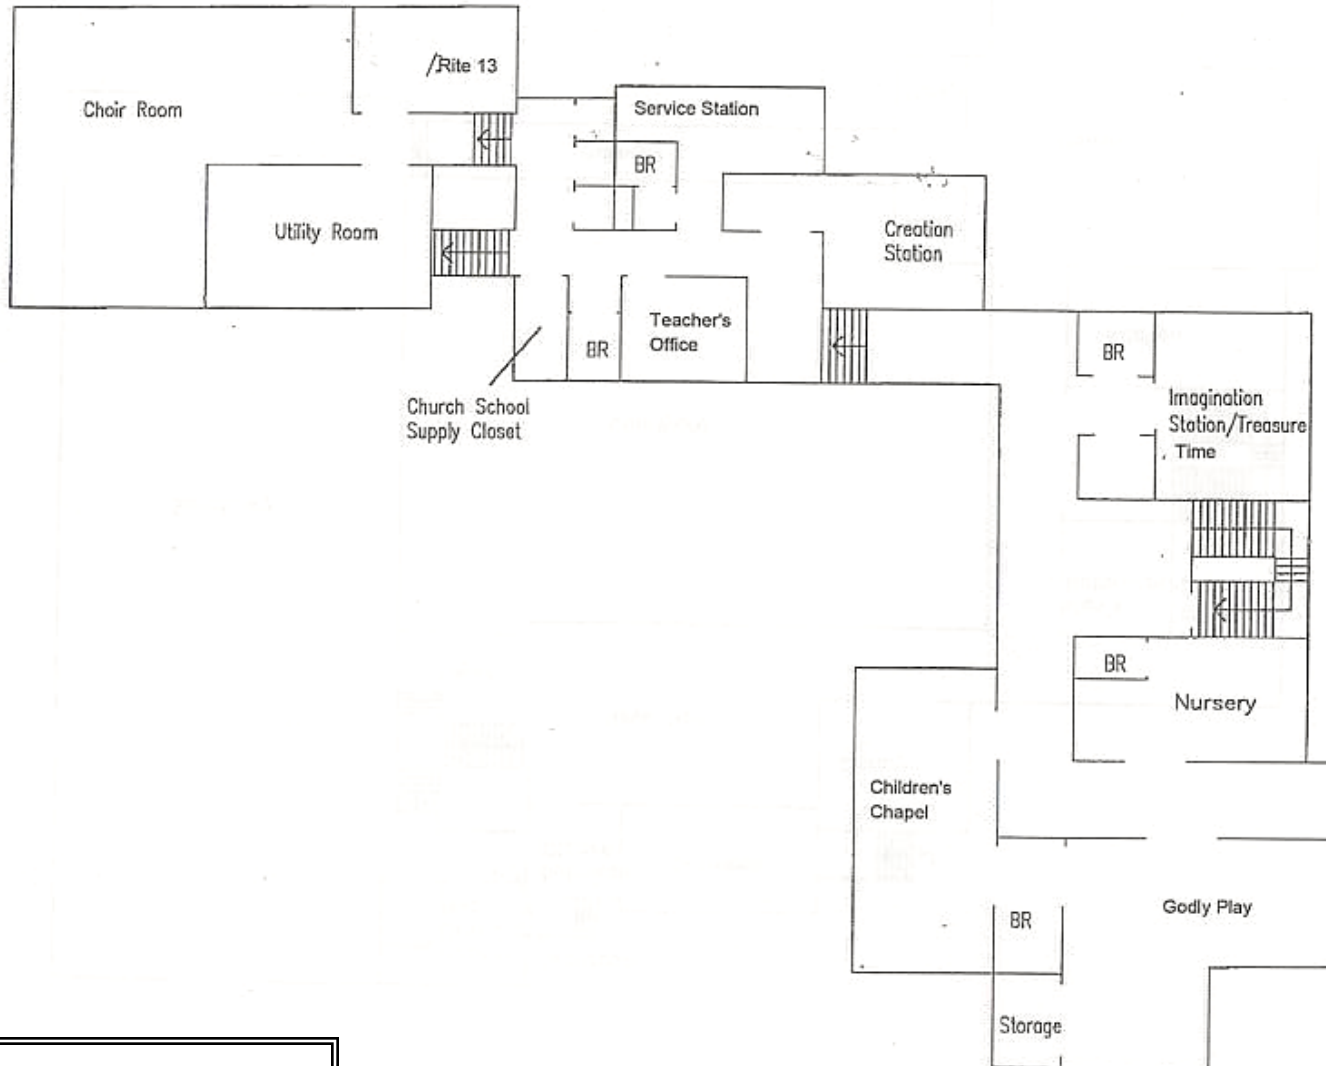

**St. Paul 's
Episcopal Church**

851 Owensville Road
PO Box 37
Ivy, VA 22945
434/979-6354
www.stpaulsivy.org

Interim Rector:
The Rev. John Seville

Graveyard

Graveyard

Main Level

To Kirklea
(church offices)

Classroom Level