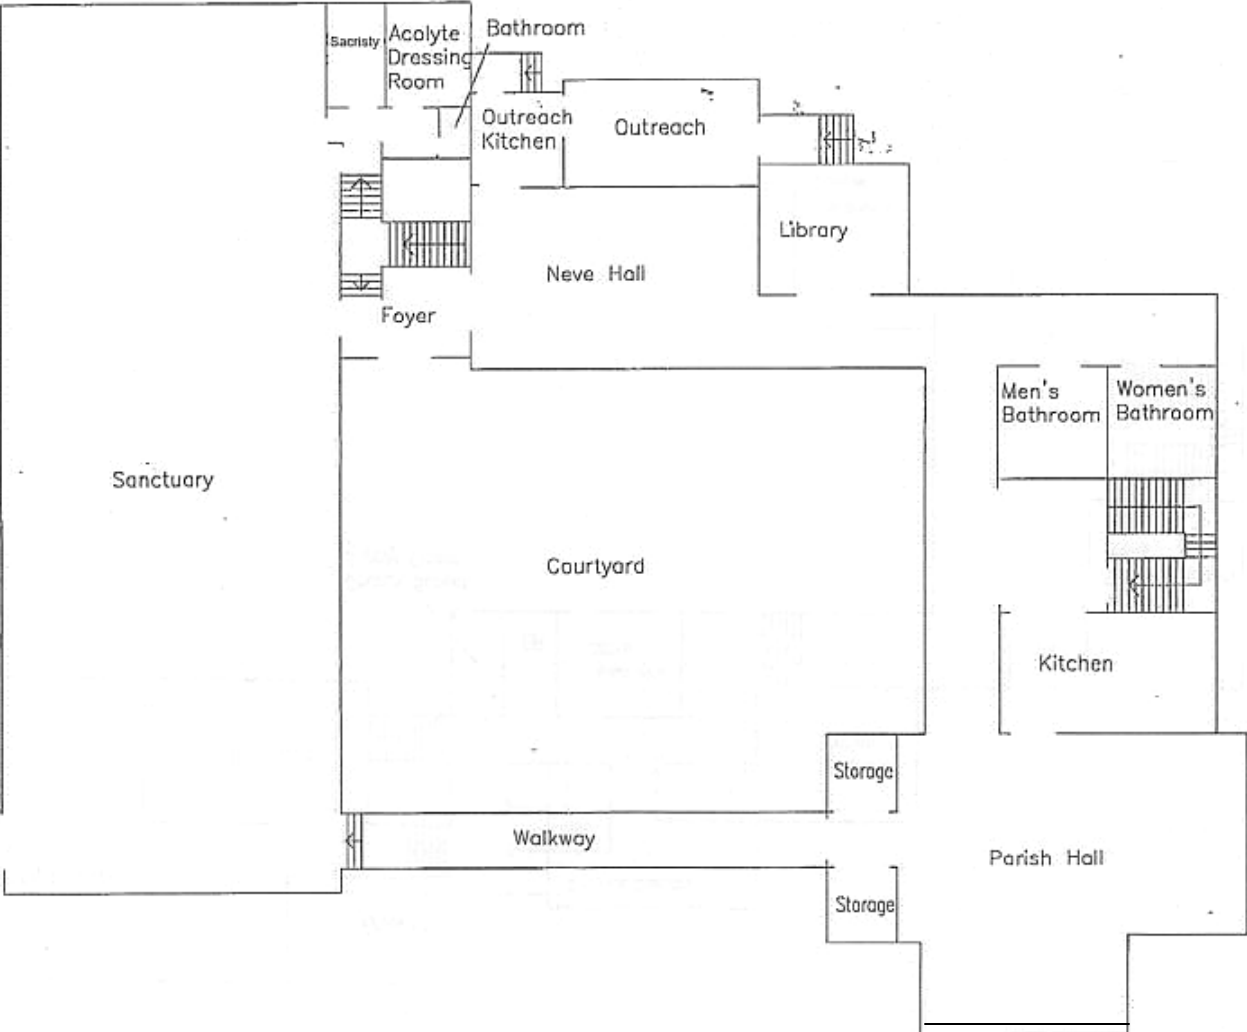

**St. Paul 's
Episcopal Church**

851 Owensville Road
PO Box 37
Ivy, VA 22945
434/979-6354
www.stpaulsivy.org

Interim Rector:
The Rev. John Seville

Graveyard

Graveyard

Main Level

To Kirklea
(church offices)

Classroom Level